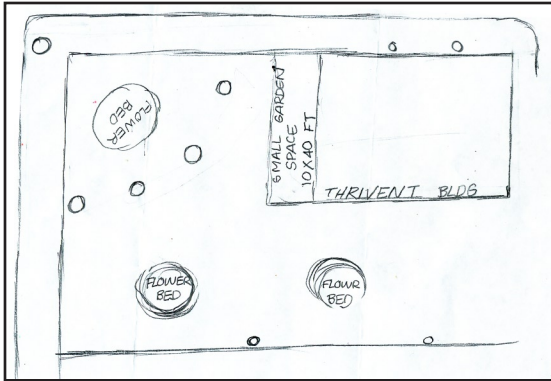

# Tatanka Arts Proposal for a Multiple Use Green Space in downtown Redwood Falls

**Initial Artist Sketches** of the plot of the proposed site and sketch of the space. We envision a lawn space with gardens and ruin (columns). This arrangement would lend itself well to several events including an art fair, farmer market, weddings, musical entertainment, a snow festival, etc. Our hope is to help revitalize the downtown and make a comfortable, eye-catching space for people to congregate and enjoy a nice day or event. Sketches by Gerald Patten

**Trivent Financial Building**  
Sketch of existing bare side with new mural in folksy European style

**Below-Artist enhancement of Photograph**  
We are looking from the building site to the green space which includes columns and plantings.