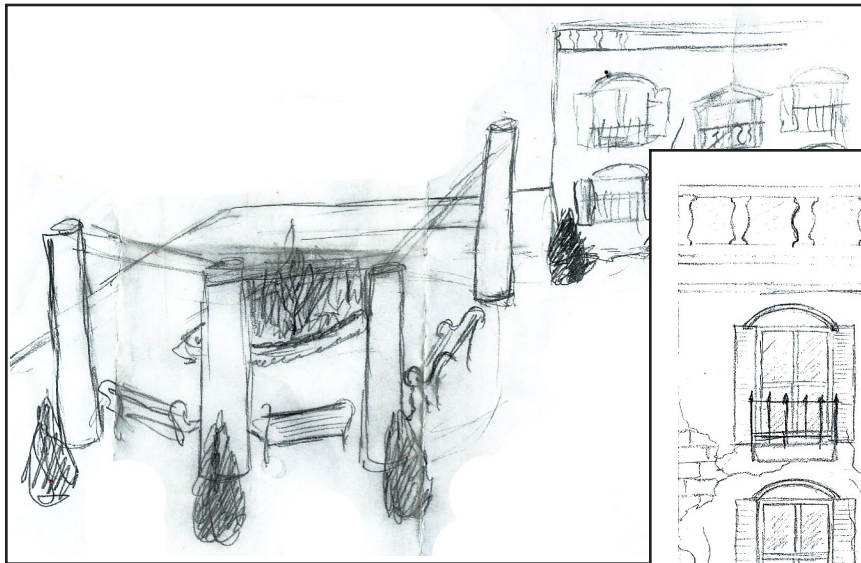

# Tatanka Arts Proposal for a Multiple Use Green Space in downtown Redwood Falls

**Initial Artist Sketches** of the plot of the proposed site and sketch of the space. We envision a lawn space with gardens and ruin (columns). This arrangement would lend itself well to several events including an art fair, farmer market, weddings, musical entertainment, a snow festival, etc. Our hope is to help revitalize the downtown and make a comfortable, eye-catching space for people to congregate and enjoy a nice day or event. Sketches by Gerald Patten

**Trivent Financial Building**  
Sketch of existing bare side with new mural in folksy European style

**Below-Artist enhancement of Photograph**  
We are looking from the building site to the green space which includes columns and plantings.